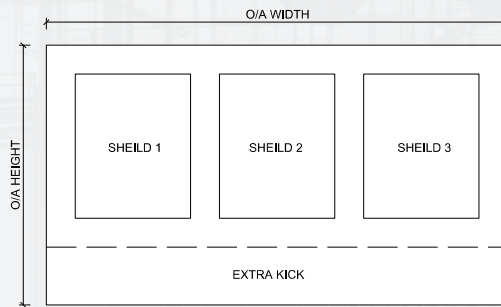

ORDERING GUIDE ROUTERED MDF DOORS

End Panels

Bar Backs

Draws

SINGLE ROUTE (SNG)

INDIVIDUAL SHIELDS (IND)

INDIVIDUAL SHIELD SPLIT RAIL (IND SR)

Pantry Panels

SINGLE MID RAIL

DOUBLE MID RAIL

EXTRA KICK