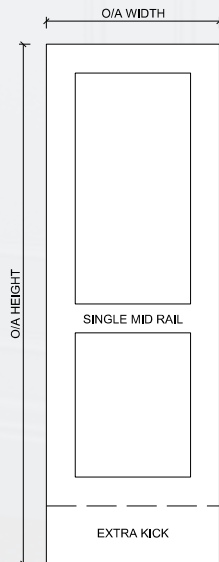

ORDERING GUIDE ROUTERED MDF DOORS

End Panels

Bar Backs

Draws

SINGLE ROUTE (SNG)

INDIVIDUAL SHIELDS (IND)

INDIVIDUAL SHIELD SPLIT RAIL (IND SR)

Pantry Panels

SINGLE MID RAIL

DOUBLE MID RAIL

EXTRA KICK